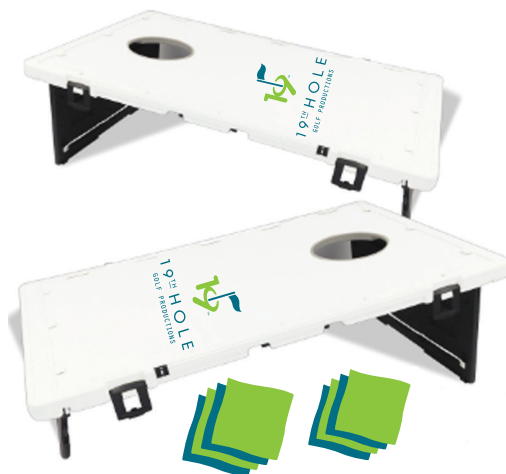

TEARDROP BANNER

VERTICAL BANNER

PIN FLAG

	SIZES	DETAILS:	MSRP	19TH
FEATHER FLAG	8.5', 10', 12', 15' SINGLE SIDED OR DOUBLE SIDED	PRO GRADE MESH WITH DENIER REINFORCED POLYESTER SLEEVE. COMES WITH CHOICE OF BASE OR STAKE	\$185 10FT DOUBLE SIDED	\$170 10FT DOUBLE SIDED
TEARDROP BANNER	7', 9', 11', 14' SINGLE SIDED OR DOUBLE SIDED	PRO GRADE MESH WITH DENIER REINFORCED POLYESTER SLEEVE. COMES WITH CHOICE OF BASE OR STAKE	\$175 9FT DOUBLE SIDED	\$150 9FT DOUBLE SIDED
VERTICAL BANNER	30"X66"	VERTICAL BANNERS ARE MADE OF A HEAVY DUTY VINYL AND ARE FREE FLOATING WITH BASE	\$85	\$70
WIRED PIN FLAG	17"X11" SINGLE SIDED OR DOUBLE SIDED	THESE ARE MADE OF HEAVY DUTY FABRIC WITH A WIRE RUNNING THROUGH THE TOP SO THE FLAG STANDS UP	\$75 SINGLE SIDED	\$60 SINGLE SIDED
NYLON PIN FLAG	17"X11" SINGLE SIDED OR DOUBLE SIDED	THESE ARE MADE OF HEAVY DUTY NYLON	\$85 SINGLE SIDED	\$70 SINGLE SIDED

*Taxes and shipping not included, sizes and prices may vary, design fee may be applicable

CANOPIES & SPECIALTY ITEMS

CANOOPY

CART DECALS

CUP OUTS

TEE MARKERS

CART CARDS

BAGGO BOARDS

	SIZES	DETAILS:	MSRP	19TH
CANOOPY	10'X10'	DYE SUBLIMATED 10'X10' ALUMINUM FRAME CANOOPY WITH DUST COVER	\$799	\$700
CART DECALS	CUSTOM	CUSTOM DESIGNED CART DECAL ON ADHESIVE VINYL	CALL FOR PRICING	
CUP OUTS	3.75"X3.75"	CUP OUTS ARE DESIGNED TO BE PLACED IN EACH HOLE AND ARE MADE OF THICK CARD STOCK	\$200	\$180
BAGGO BOARDS	2'X3'	FULLY CUSTOMIZABLE BAGGO BOARDS. COMES WITH TWO BOARDS AND 2 SETS OF BAGS	\$155	\$150
CART CARDS	8.5"X5.5"	CART CARDS ARE MADE OF THICK CARD STOCK AND ARE PLACED ON THE GOLF CART VISIBLE TO GOLFERS	\$120	\$100
TEE MARKERS	CUSTOM	TEE MARKERS ARE DIE CUT 1/8" ALUMINUM TO CUSTOM SIZES AND PLACED AT THE TEE BOXES OF ANY HOLE	CALL FOR PRICING	